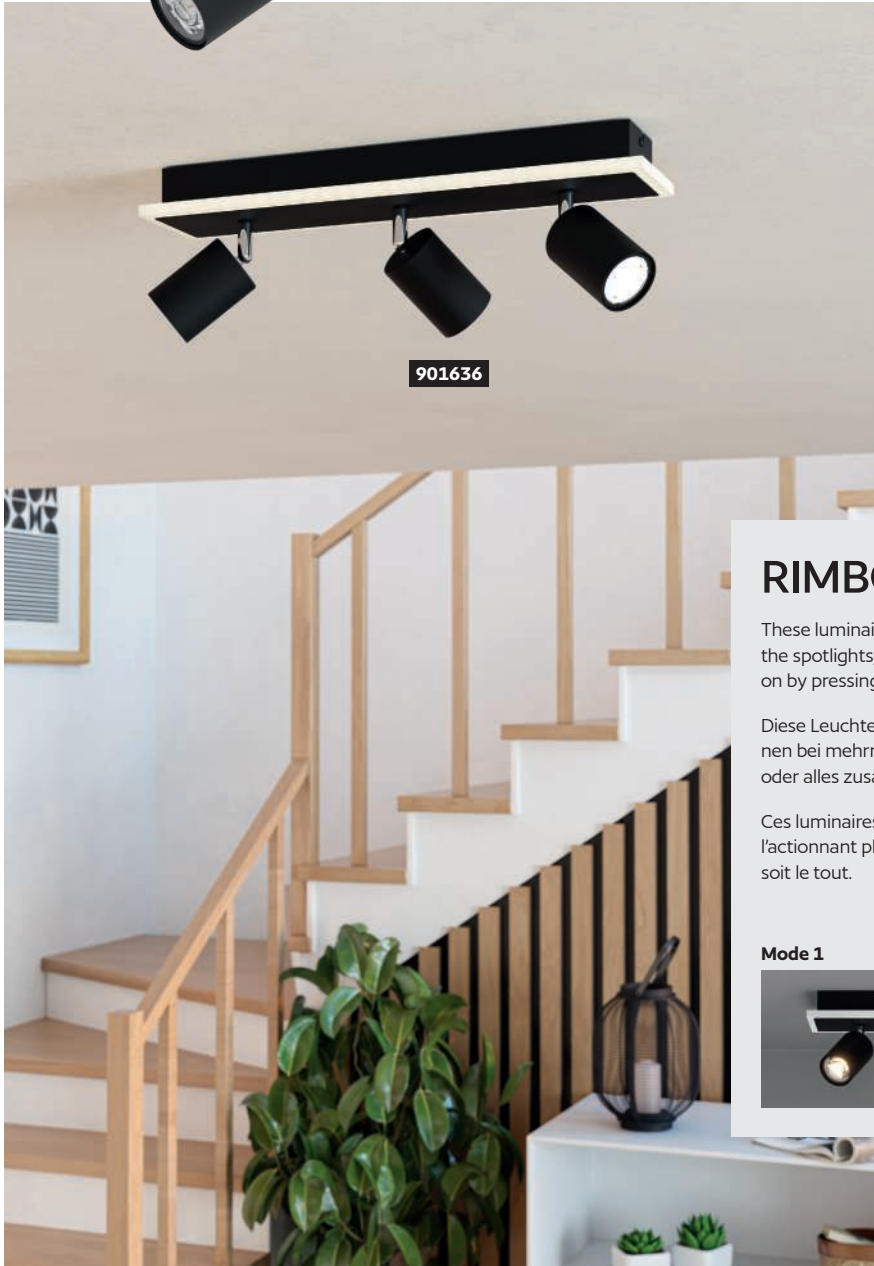

## RIMBOCCHI, RIMBOCCHI 1

These luminaires can be controlled via the wall switch. This means that either the spotlights, the illuminated edge or everything together can be switched on by pressing the switch several times.