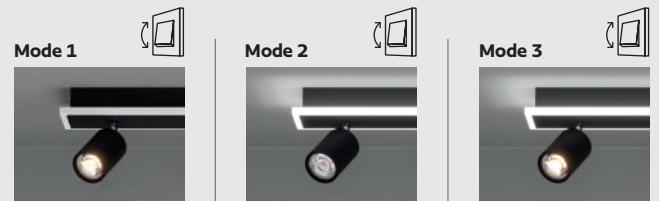

↕ L 340, B 100, H 140

1 x 12 W
1 x 1500 lm

↕ L 460, B 100, H 140

1 x 20 W
1 x 2500 lm

↕ L 180, B 100, H 140

1 x 7 W
1 x 850 lm

9008606316557

9008606316564

9008606316540