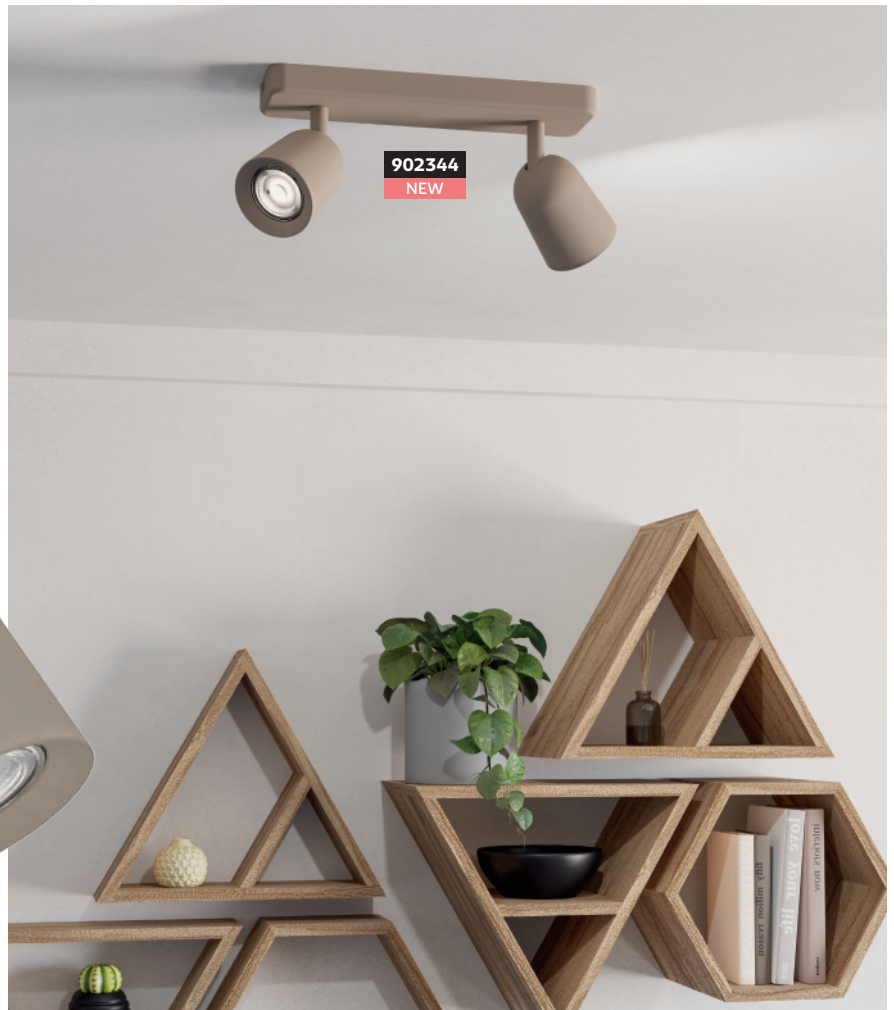

CAMALDOLI

The CAMALDOLI lighting series combines classic design with the latest technology. With its elegant lines and high-quality workmanship, CAMALDOLI brings timeless beauty to every room. The uniform lighting creates a pleasant atmosphere and sets stylish accents. Ideal for rooms that are looking for both functional lighting and an aesthetic highlight.

Die Leuchtenserie CAMALDOLI vereint klassisches Design mit modernster Technik. Mit ihren eleganten Linien und der hochwertigen Verarbeitung bringt CAMALDOLI zeitlose Schönheit in jeden Raum. Die gleichmäßige Beleuchtung sorgt für eine angenehme Atmosphäre und setzt stilvolle Akzente. Ideal für Räume, die sowohl eine funktionale Beleuchtung als auch ein ästhetisches Highlight suchen.

La série d'éclairage CAMALDOLI combine un design classique avec les dernières technologies. Avec ses lignes élégantes et sa finition de haute qualité, CAMALDOLI apporte une beauté intemporelle à chaque pièce. L'éclairage uniforme crée une atmosphère agréable et met des accents élégants. Idéal pour les pièces qui recherchent à la fois un éclairage fonctionnel et un point fort esthétique.

902345
NEW

902344
NEW

902343
NEW

902343 CAMALDOLI

spot; steel, sandy
Spot; Stahl, sandfarben
spot; acier, couleur sable

↕ L 85, H 110, A 105

GU10

1 x

5 W

9008606363155

902345 CAMALDOLI

spot; steel, sandy
Spot; Stahl, sandfarben
spot; acier, couleur sable

↕ L 520, B 45, H 115

GU10

3 x

10 W

9008606363179

902344 CAMALDOLI

spot; steel, sandy
Spot; Stahl, sandfarben
spot; acier, couleur sable

↕ L 300, B 45, H 115

GU10

2 x

10 W

9008606363162